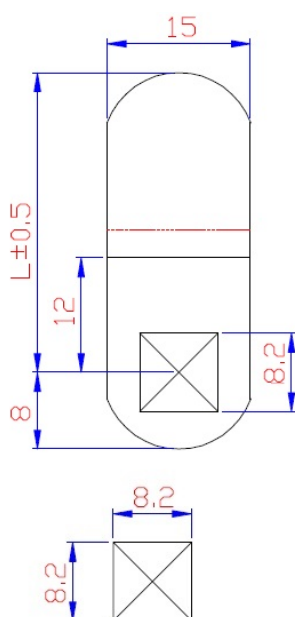

PRODUCT SHEET

Description:

Cam No. A32 F/1900 & 5250 Series, Cranked 3mm, C/E 30mm

Item number:

14.04.732-0

Units	Box	Carton	HS Code	Barcode
Pcs.	1	100	8301600090	
				5704866454353

CODE	L	H
A31	25	3
A32	30	3
A33	35	3
A34	40	3
A35	45	3
A36	50	3